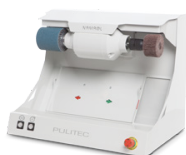

PULITEC

COD.	STANDARD EQUIPMENT	Kr.
PN-202	3/4 H.P. Desktop Grinder with suction prearrangement	8.900,00